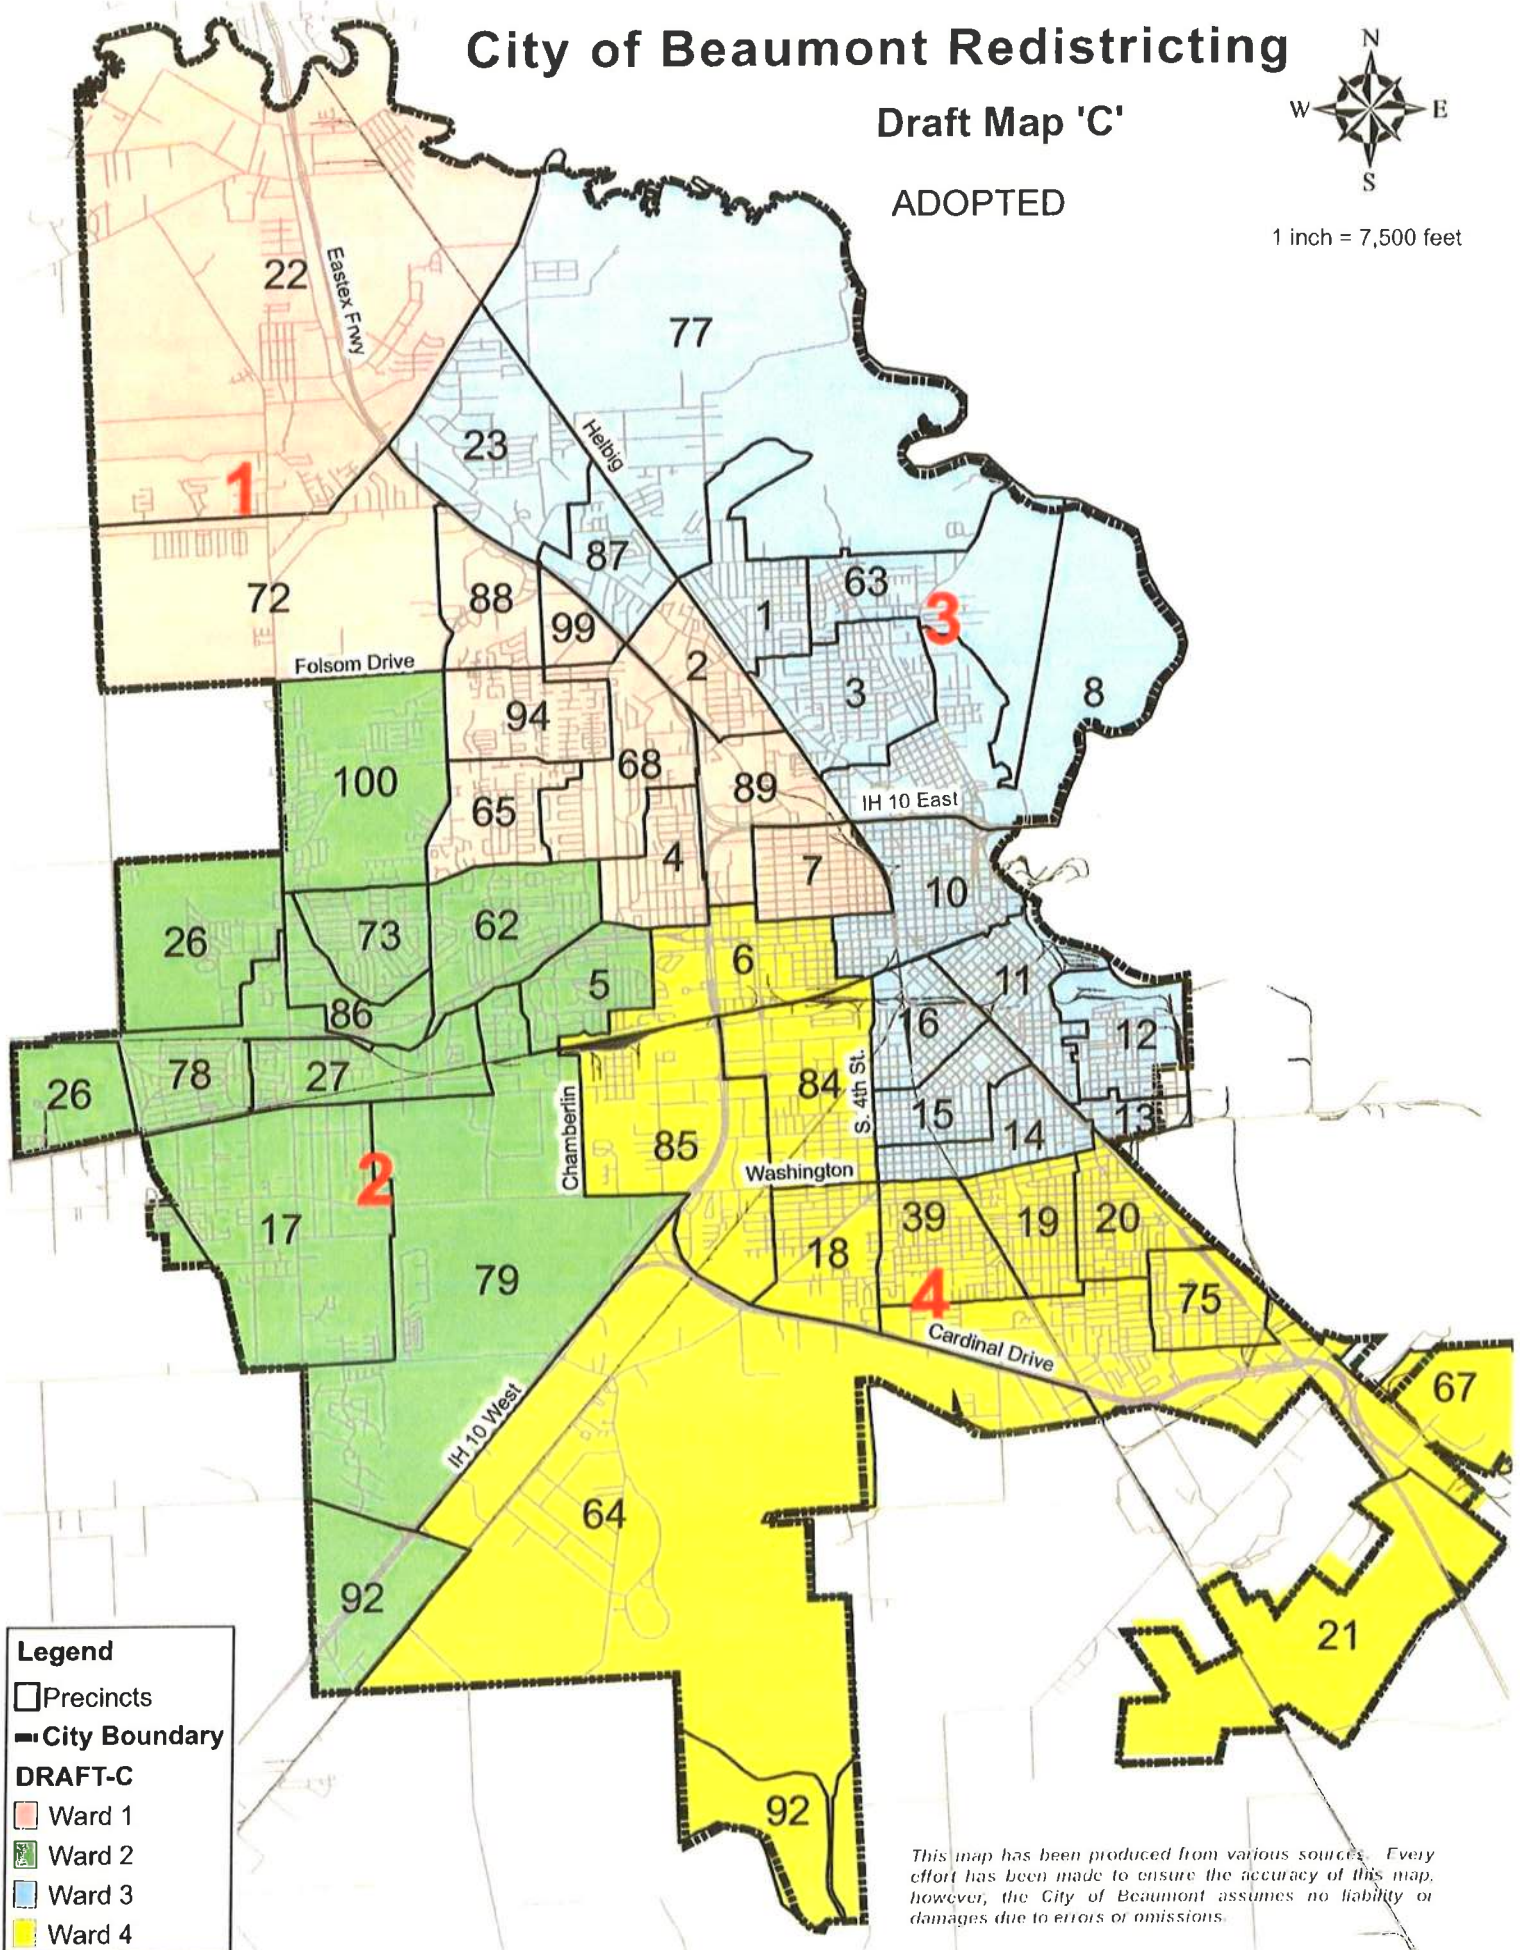

City of Beaumont Redistricting

Draft Map 'C'

ADOPTED

1 inch = 7,500 feet

Legend

- Precincts
- ▬ City Boundary
- DRAFT-C**
- Ward 1
- Ward 2
- Ward 3
- Ward 4

This map has been produced from various sources. Every effort has been made to ensure the accuracy of this map, however, the City of Beaumont assumes no liability or damages due to errors or omissions.